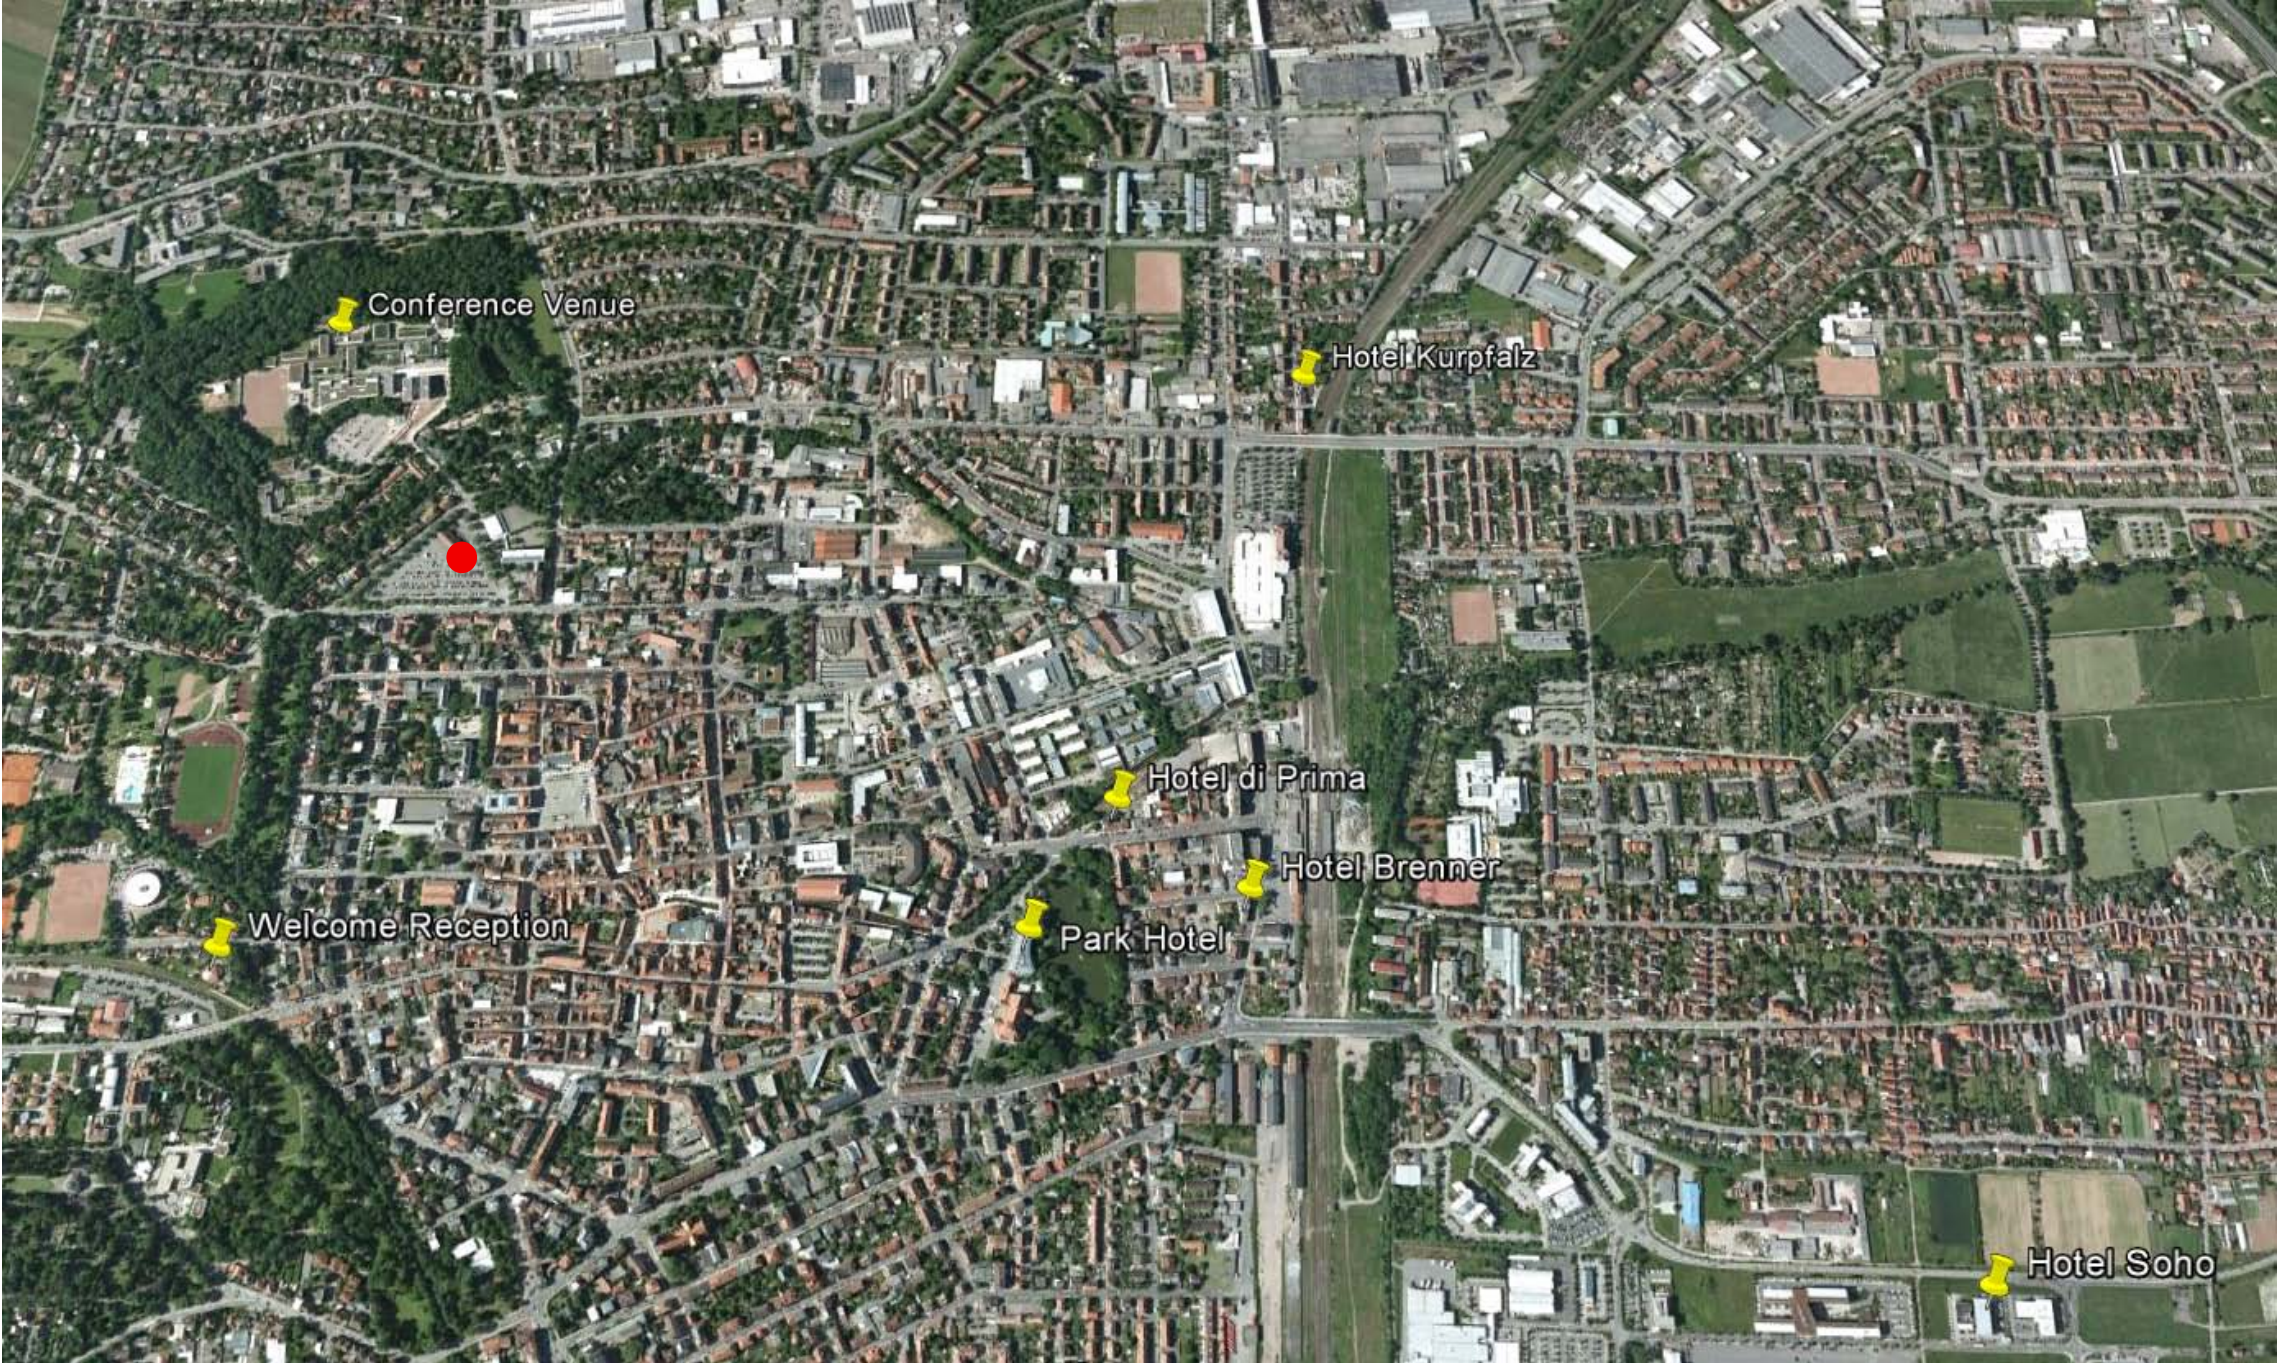

Map of Conference Locations and Hotels

Conference Venue: University of Koblenz-Landau, Fortstraße 7  
Welcome Reception: Haus am Westbahnhof, An 44 Nr. 44 (*Monday 8 pm*)

● Meeting point excursions (*Wednesday, 2 pm*)